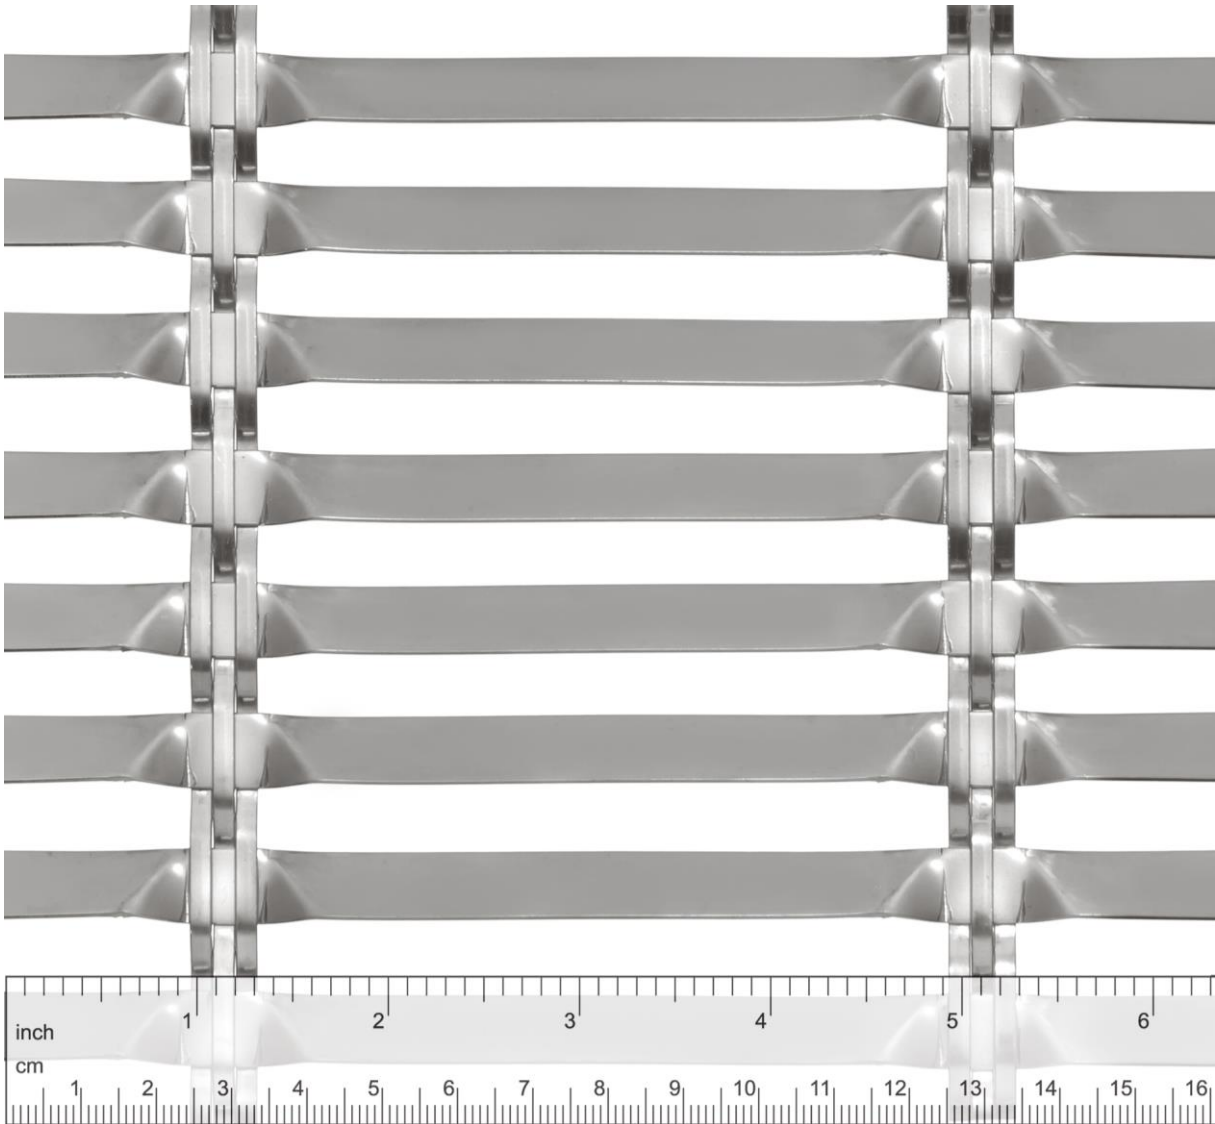

## LARGO-TWIST 2045

Open Area:  
~ 38%

Weight:  
~ 5,5 kg/m<sup>2</sup>

Max. Width:  
~ 3,0 m – 118"